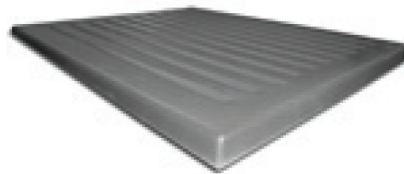

EDGE PROFILES

Bulnose

Chiseled Rock

Egg and Dart

OG Simple

Rough Rock

Spiral

Soap Dish

Chamfer

Coral Reef

Grill Drainboard

Journey Drainboard