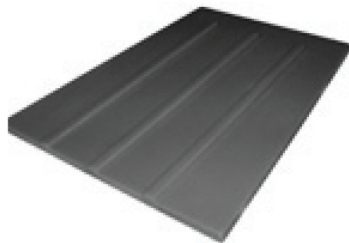

EDGE PROFILES

Bulnose

Chiseled Rock

Egg and Dart

OG Simple

Rough Rock

Spiral

Soap Dish

Chamfer

Coral Reef

Grill Drainboard

Journey Drainboard